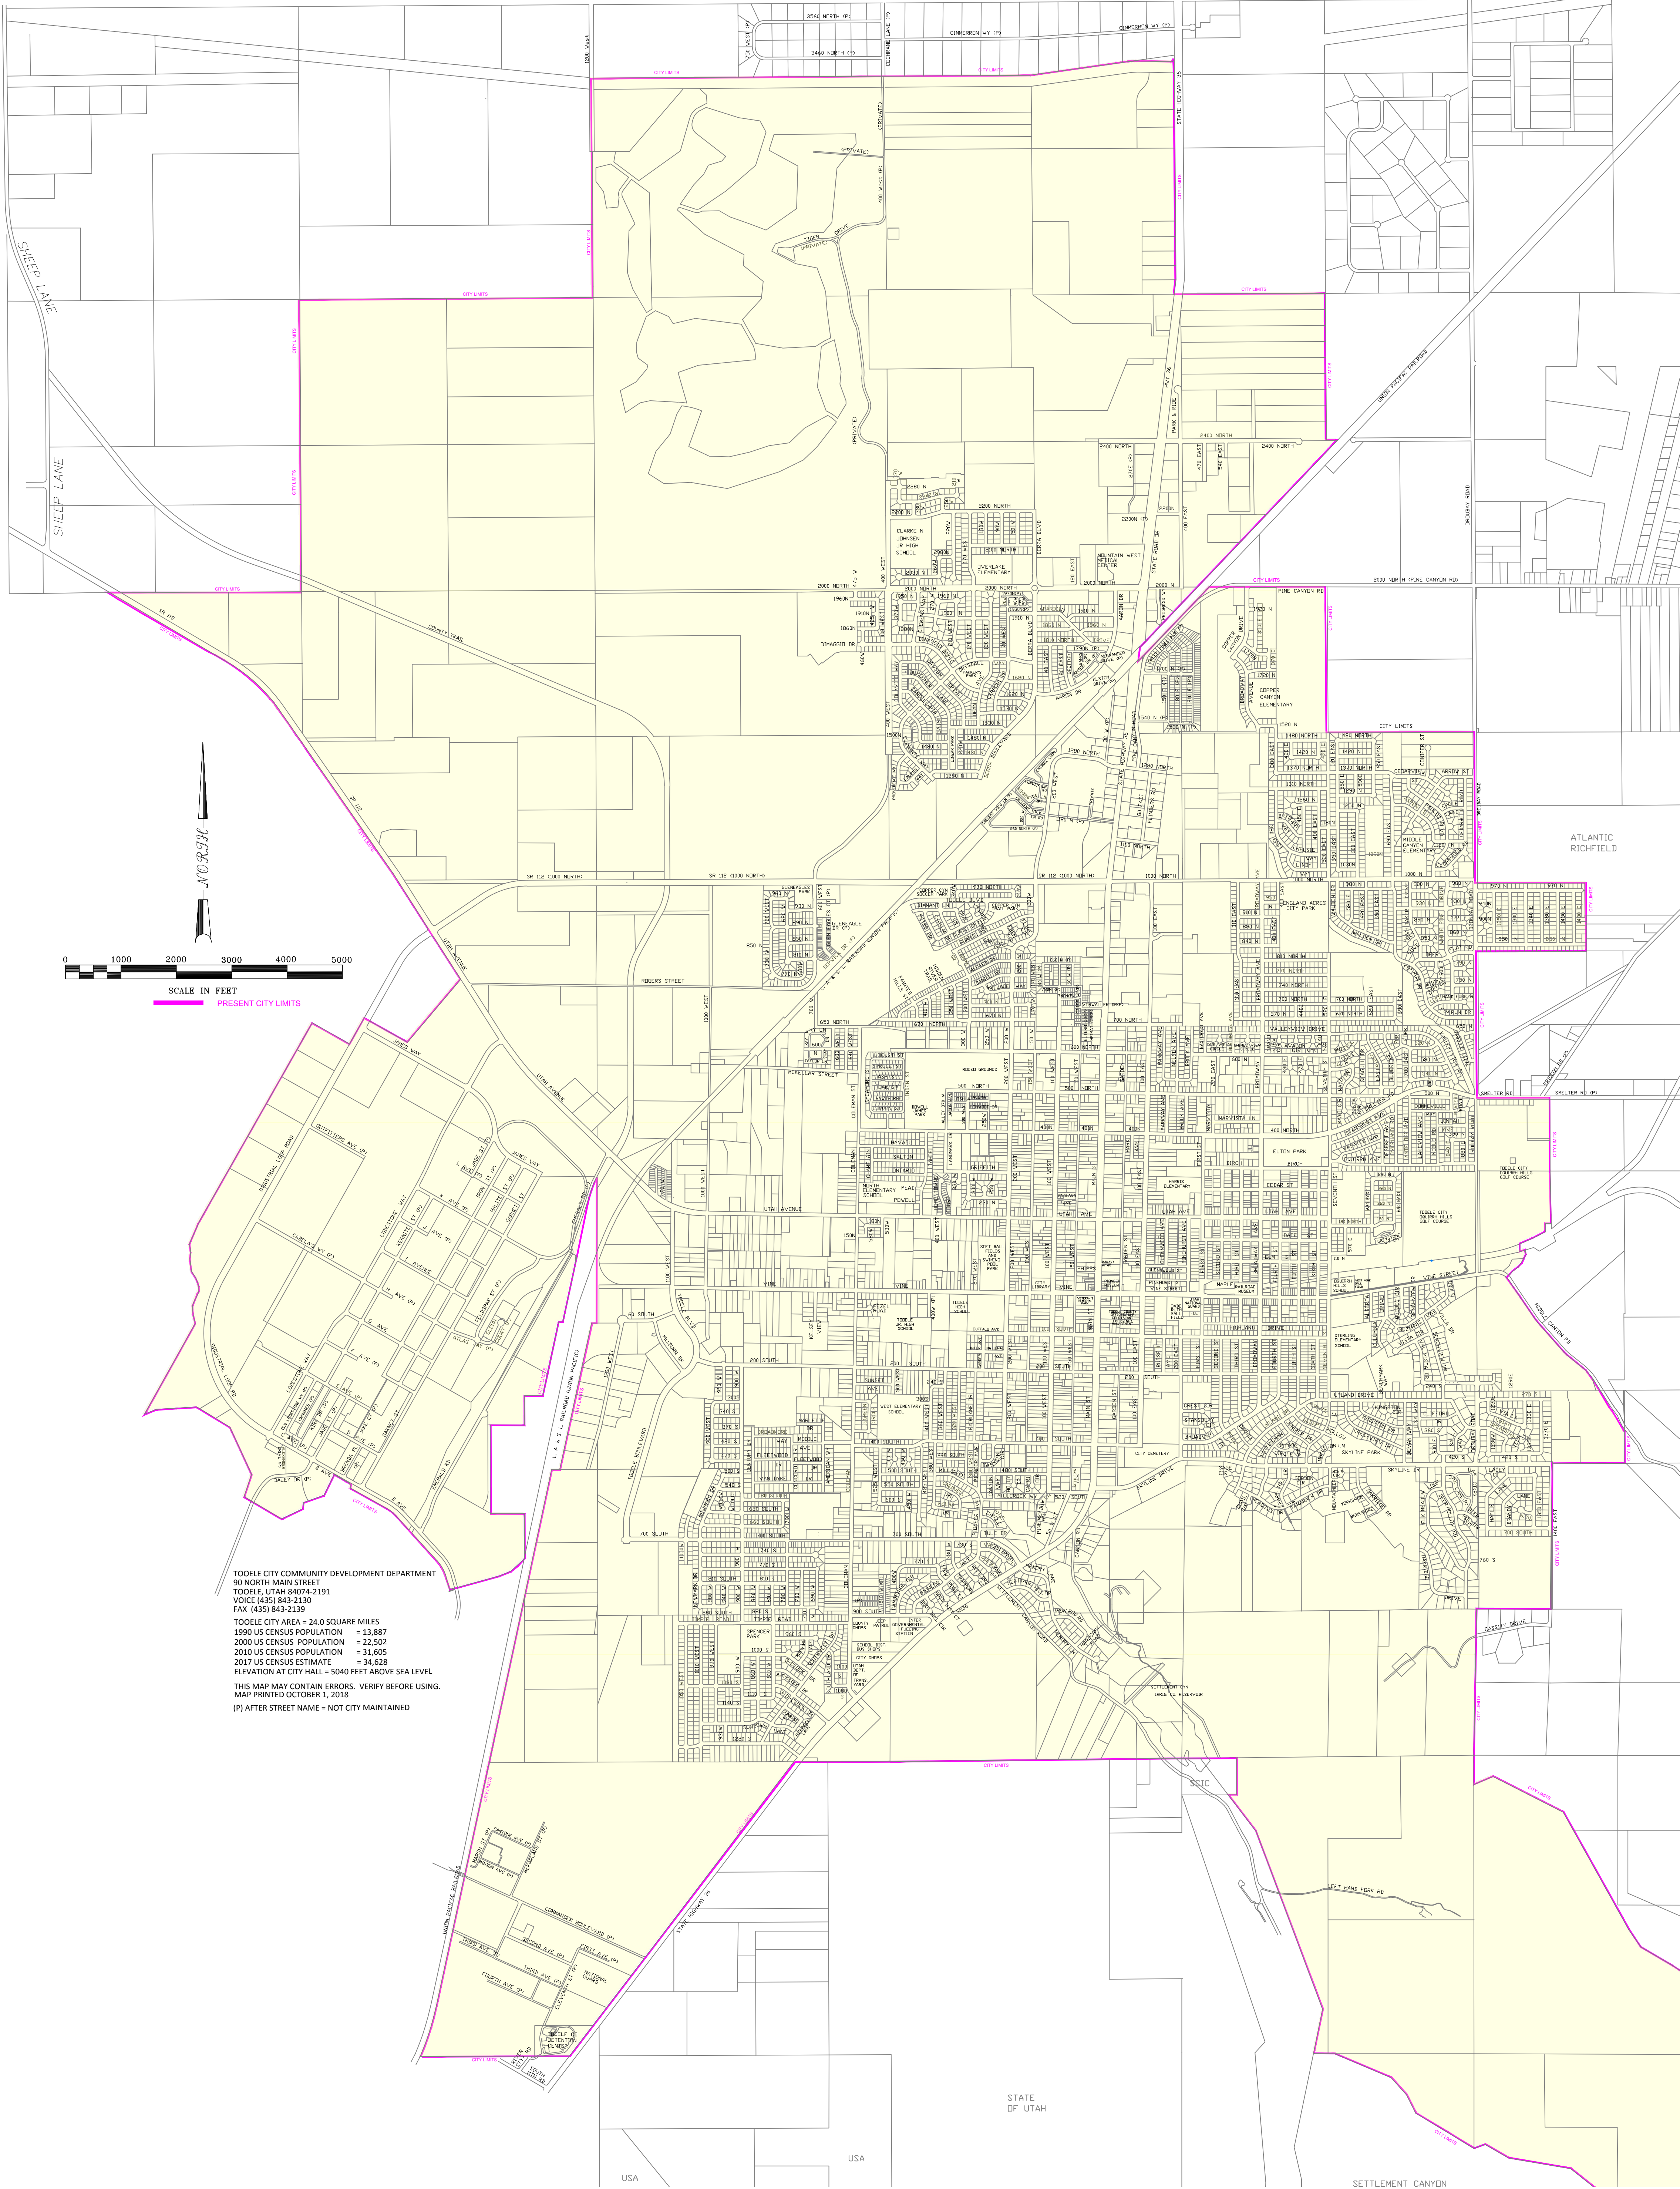

Tooele City

Est. 1853

STREET MAP

SCALE IN FEET
PRESENT CITY LIMITS

ATLANTIC RICHFIELD

STATE OF UTAH

USA

USA

SETTLEMENT CANYON